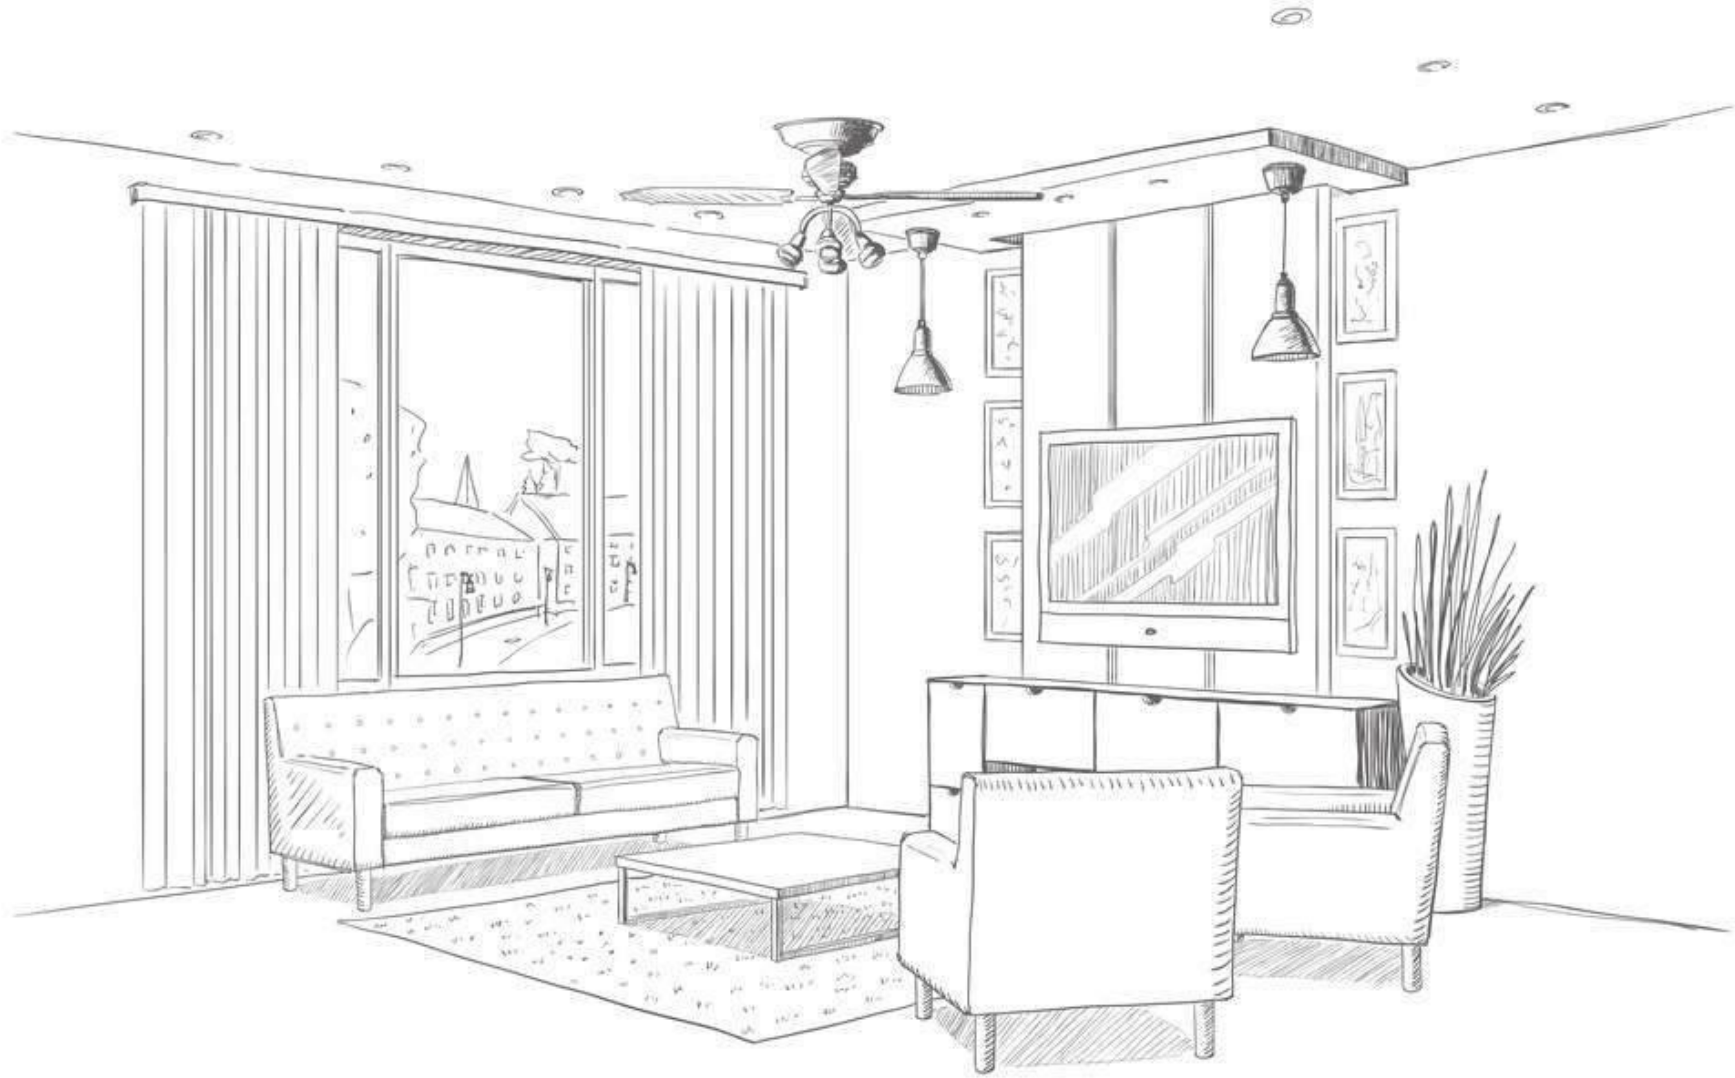

**COCADA
DREAM LIGHT**

3 Randoms

1200x1200mm

Glossy
Surface

Glossy
Collection

**COREL
BEIGE**

1200x1200mm

Glossy
Surface