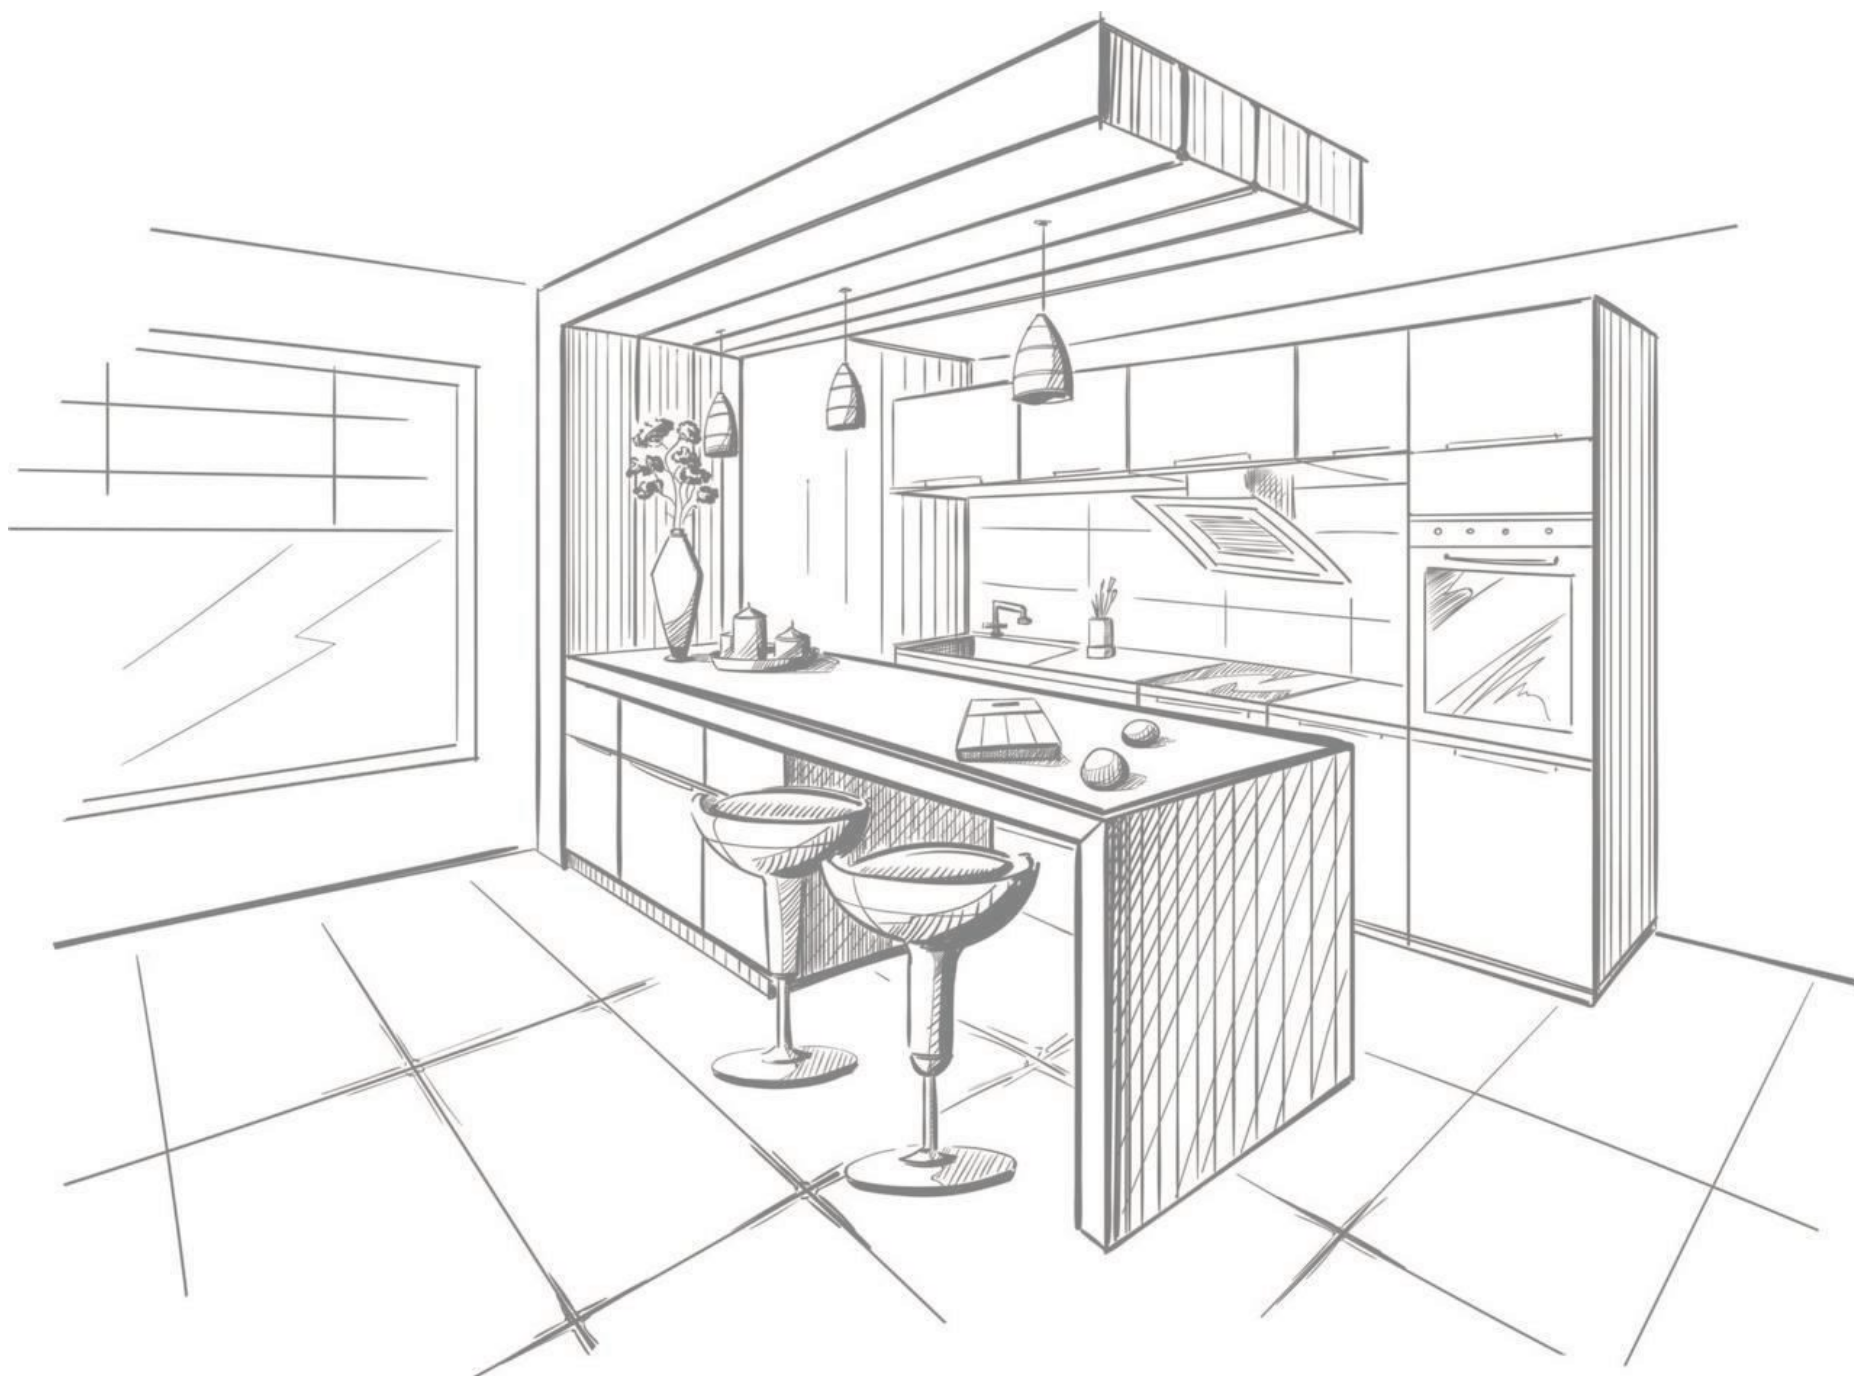

Glossy
Surface

**BURBBERY
GRIS**

3 Randoms

1200x1200mm

Glossy
Surface

Glossy
Collection

CATELINO STATURIO

1200x1200mm