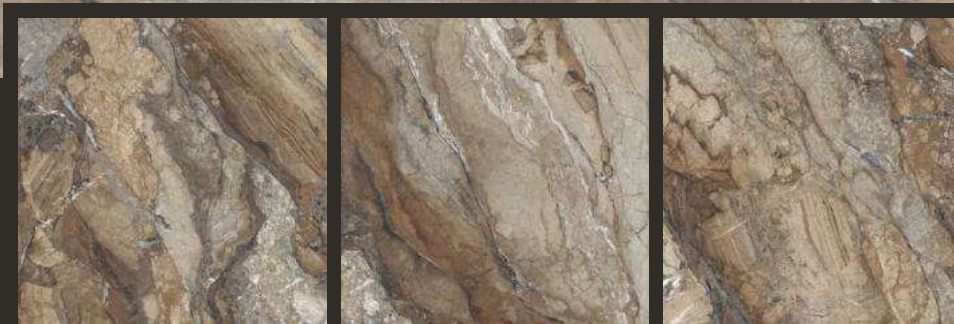

Glossy
Collection

NAYROBI TAN

1200x1200mm

Glossy
Surface